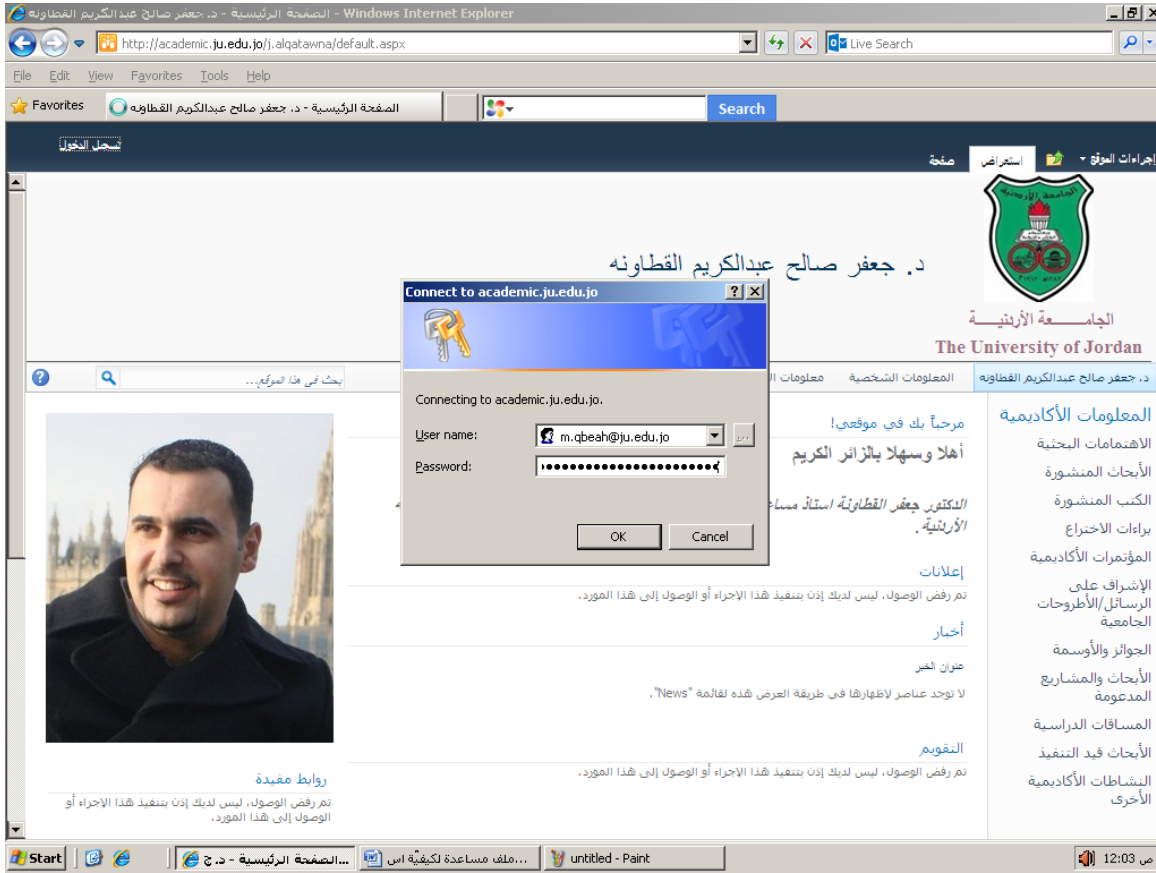

٦. عند فتح الموقع ستجد عبارة مفادها "تم رفض الوصول..." لذا عليك عمل تفعيل لموقعك الشخصي أولاً من خلال الضغط على أيقونة "تسجيل الدخول" أعلى يسار الصفحة الرئيسية للموقع، وذلك بإدخال اسم المستخدم وكلمة السر المستخدمة في إيميل الجامعة مع مراعاة كتابة اسم المستخدم كاملاً : مثل: m.qbeah@ju.edu.jo، بعد ذلك سيتم تفعيل الموقع تلقائياً للاستخدام، وعدم ظهور عبارة "تم رفض الوصول..." مرة أخرى في حال استمرارية استخدام الموقع والدخول المتواصل عليه، وتفعيل دور الطلبة لزيارته والاستفادة من الاعلانات ورفع المواد الدراسية ووضع التقويم وغيرها الكثير من الخدمات.

٧. ثم يقوم الموقع بالترحيب بك بحيث يمكنك الإضافة والتعديل على الموقع بسهولة ويسر، من خلال إضافة الأبحاث والاعلانات والتقويم ورفع المواد الدراسية والسيرة الذاتية ومعلومات الاتصال وغيرها من الخدمات والميزات الموجودة في الموقع، علماً بأن هذا يسهم في أشهر عضو هيئة التدريس على محركات البحث العالمية مما ينعكس على رتبة الجامعة الأردنية في التقييمات العالمية.